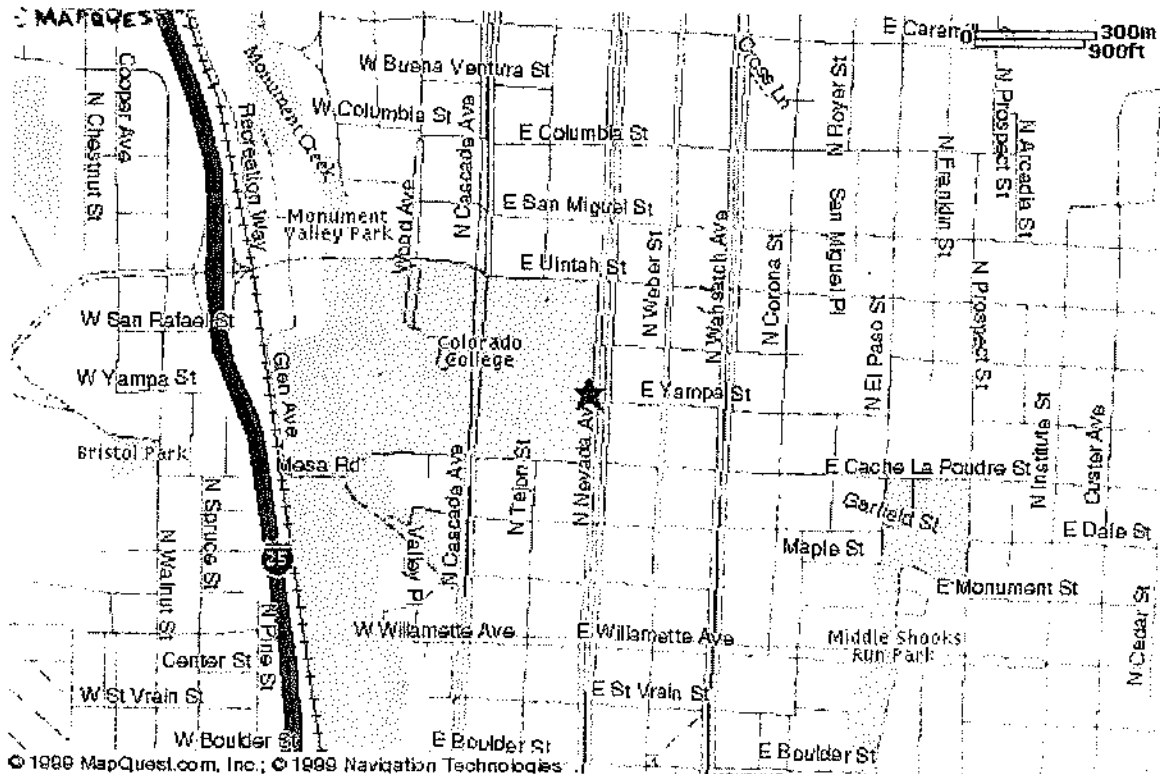

**1010 N. Nevada Ave.**  
 Colorado Springs, CO 80903-2476

### Shove Memorial Chapel

1010 North Nevada Avenue, Colorado Springs  
 (719) 389-6638

#### Location:

Exit I-25 at Uintah Street.  
 Travel east on Uintah Street (.63 mile) to Nevada Avenue.  
 Turn right (south) on Nevada Avenue.  
 The Chapel is on your right (.17 mile).

#### Parking:

Continue south to Cache La Poudre Street (1/2 block);  
 Turn right (west) on Cache La Poudre.  
 Travel one block to the entrance of the parking lot (on your right).  
 It is not necessary to have a Colorado College pass to use this lot.